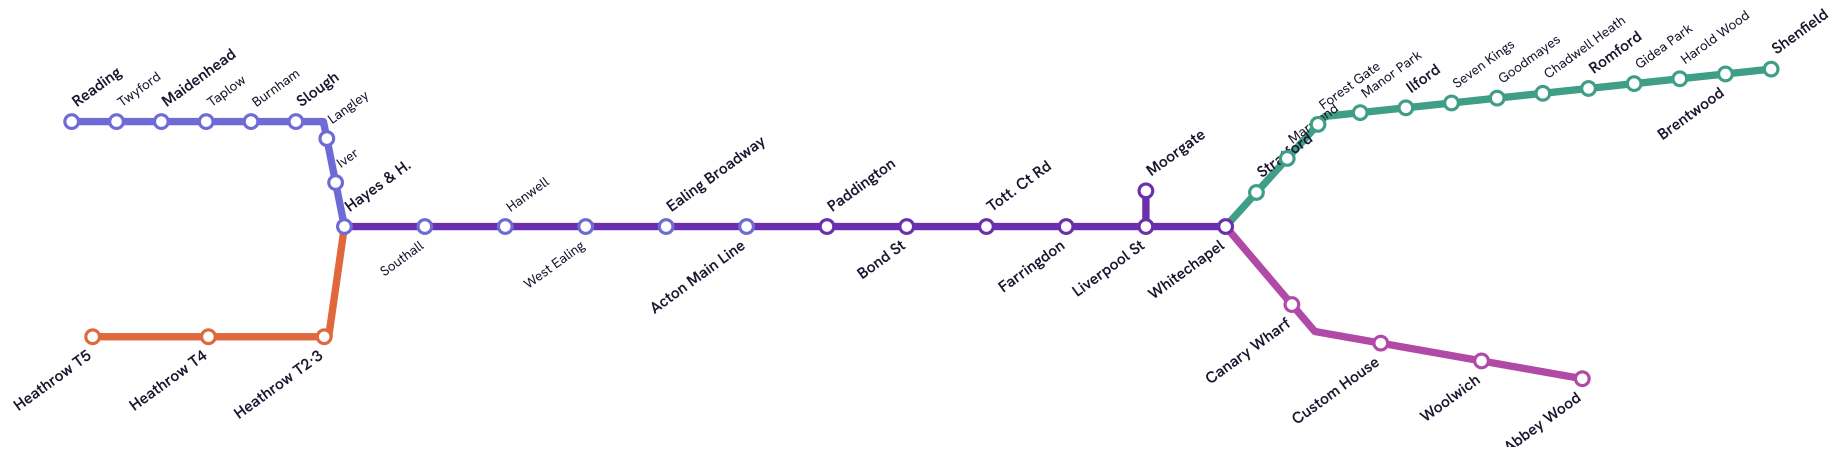

# Elizabeth line map

elizabethlineguide.com · all 41 stations · step-free throughout

● Central ● Heathrow ● Reading ● Abbey Wood ● Shenfield

An original schematic by Liz Line Guide — not the official TfL map. Live departures, quiet times and best exits at [elizabethlineguide.com](http://elizabethlineguide.com). Not affiliated with Transport for London.